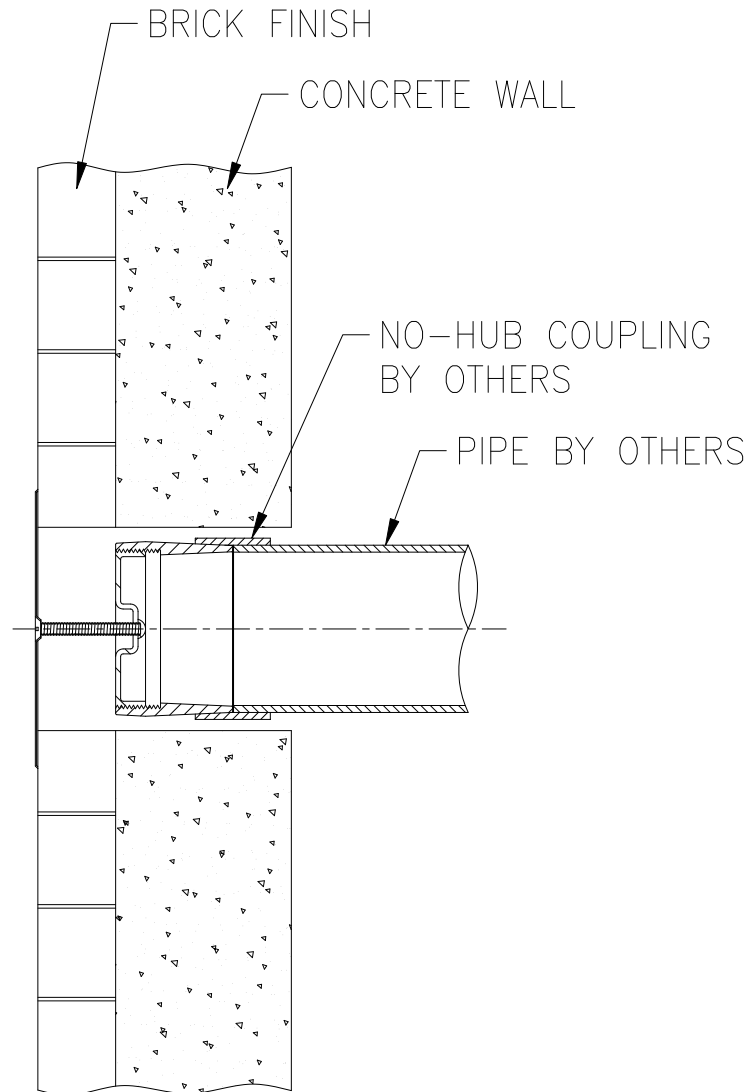

# Z1441 WALL CLEANOUT W/ SMOOTH ACCESS COVER INSTALLATION INSTRUCTIONS

## Z1441 WALL CLEANOUT WITH SMOOTH ACCESS COVER

Cast iron cleanout is easily installed in any type of wall. The No-Hub body allows for the cleanout to be connected to pipe using a No-Hub coupling (supplied by others). Stainless Steel access cover secures to the ABS plug with a securing screw.